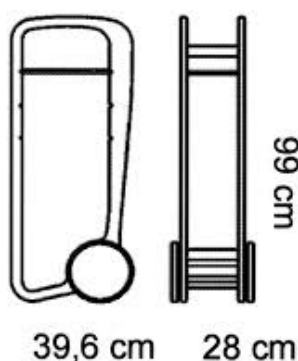

DESIGN

The Trolley design is organic, minimalistic and Nordic. The two wheels are distinctive marks of the product. The Trolley contains two shelves that can be used for storing important items for one's own interior design.

Functionally it is easy to use: one can position it horizontally or vertically. The Fleimio Trolley has an ergonomic handle: one is able to hold the Trolley in an ergonomic height just holding the Trolley in correct angle when driving. Technology is hidden inside the Trolley.

MATERIAL, DIMENSIONS AND QUALITY

Fleimio Trolley is hand made by Finnish carpenters. Material is painted birch plywood. The surface is lacquered.

Fleimio Trolley's dimensions are:
height 99 cm
width 39,6 cm
depth 28 cm
Fleimio Trolley weight is 6 kg.