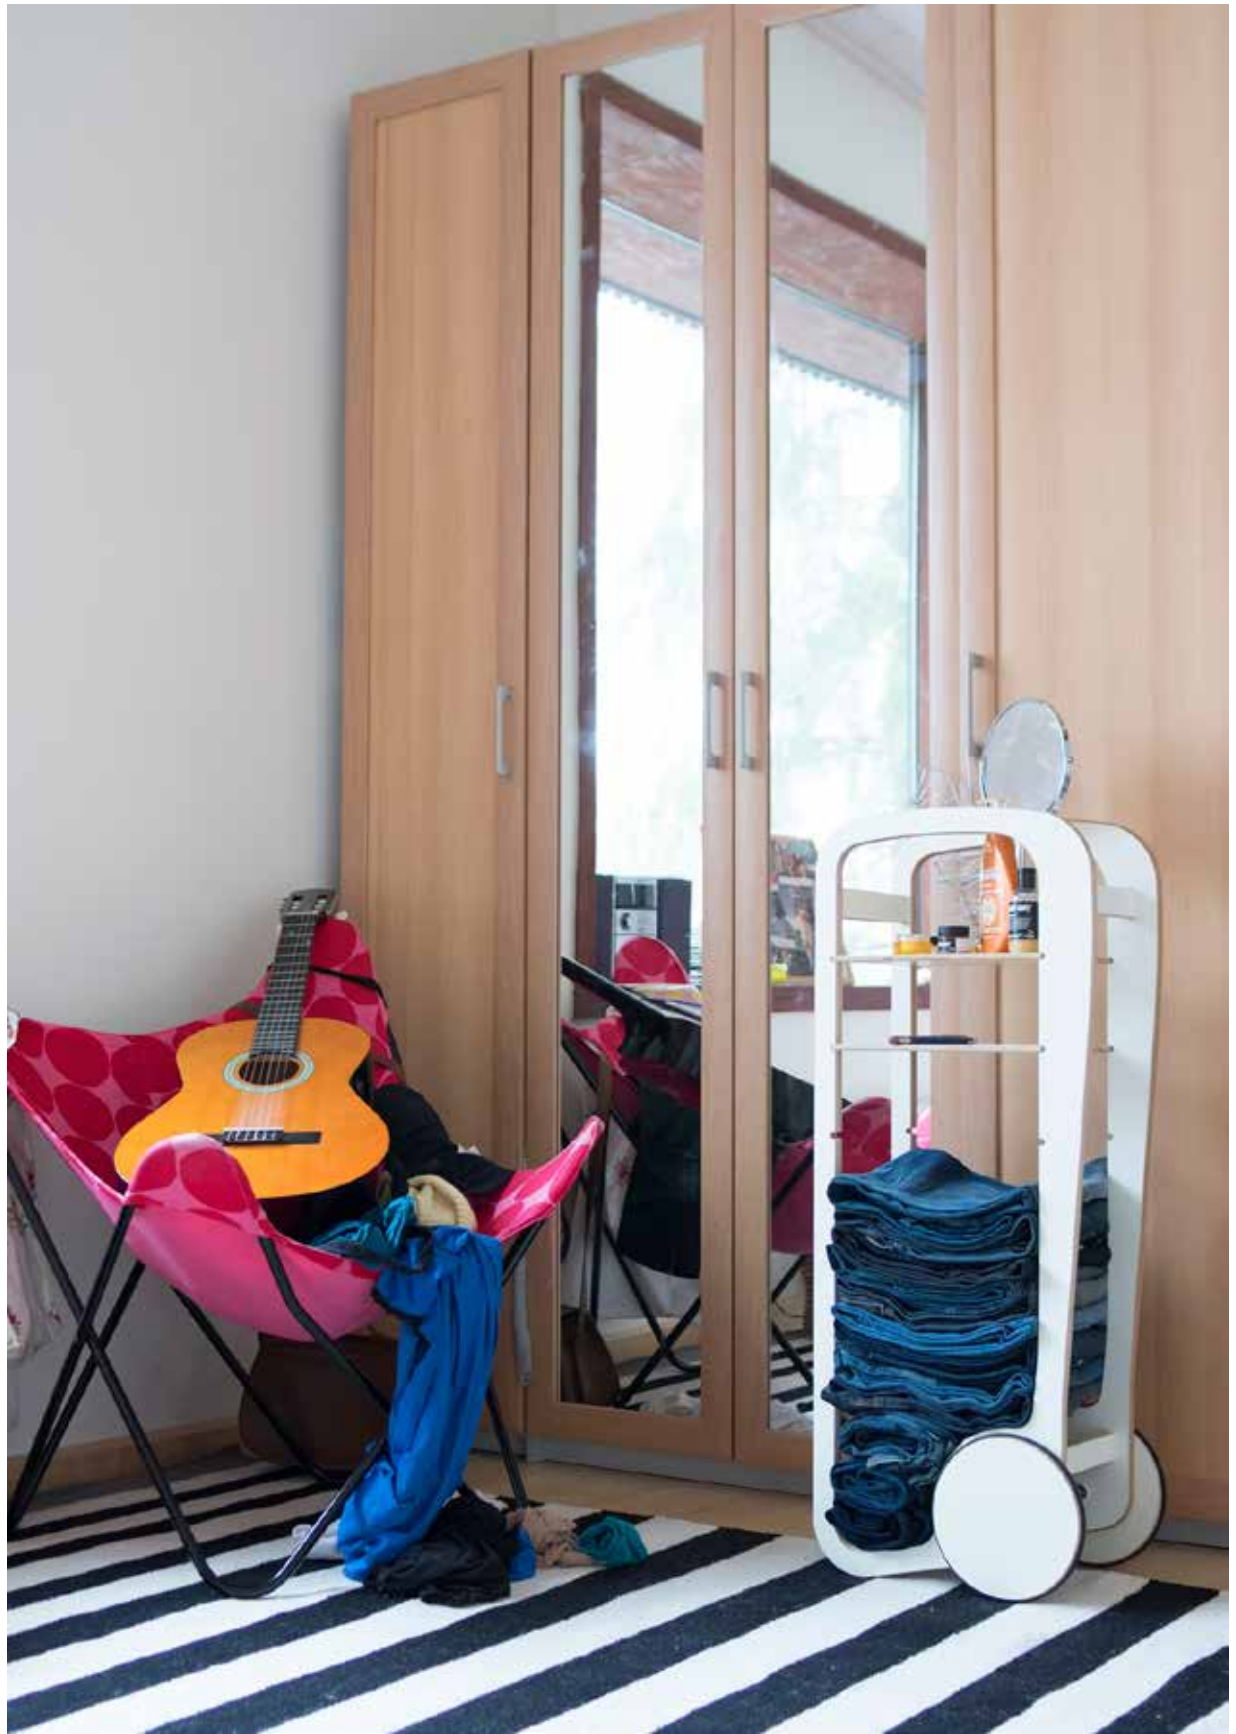

The Fleimio Trolley is available in four regular colours: white, grey, red and black.

VERSATILE FURNITURE

One can use the product so that it serves the best way one's own interior design. Here you can find some ideas how you could use the Trolley.