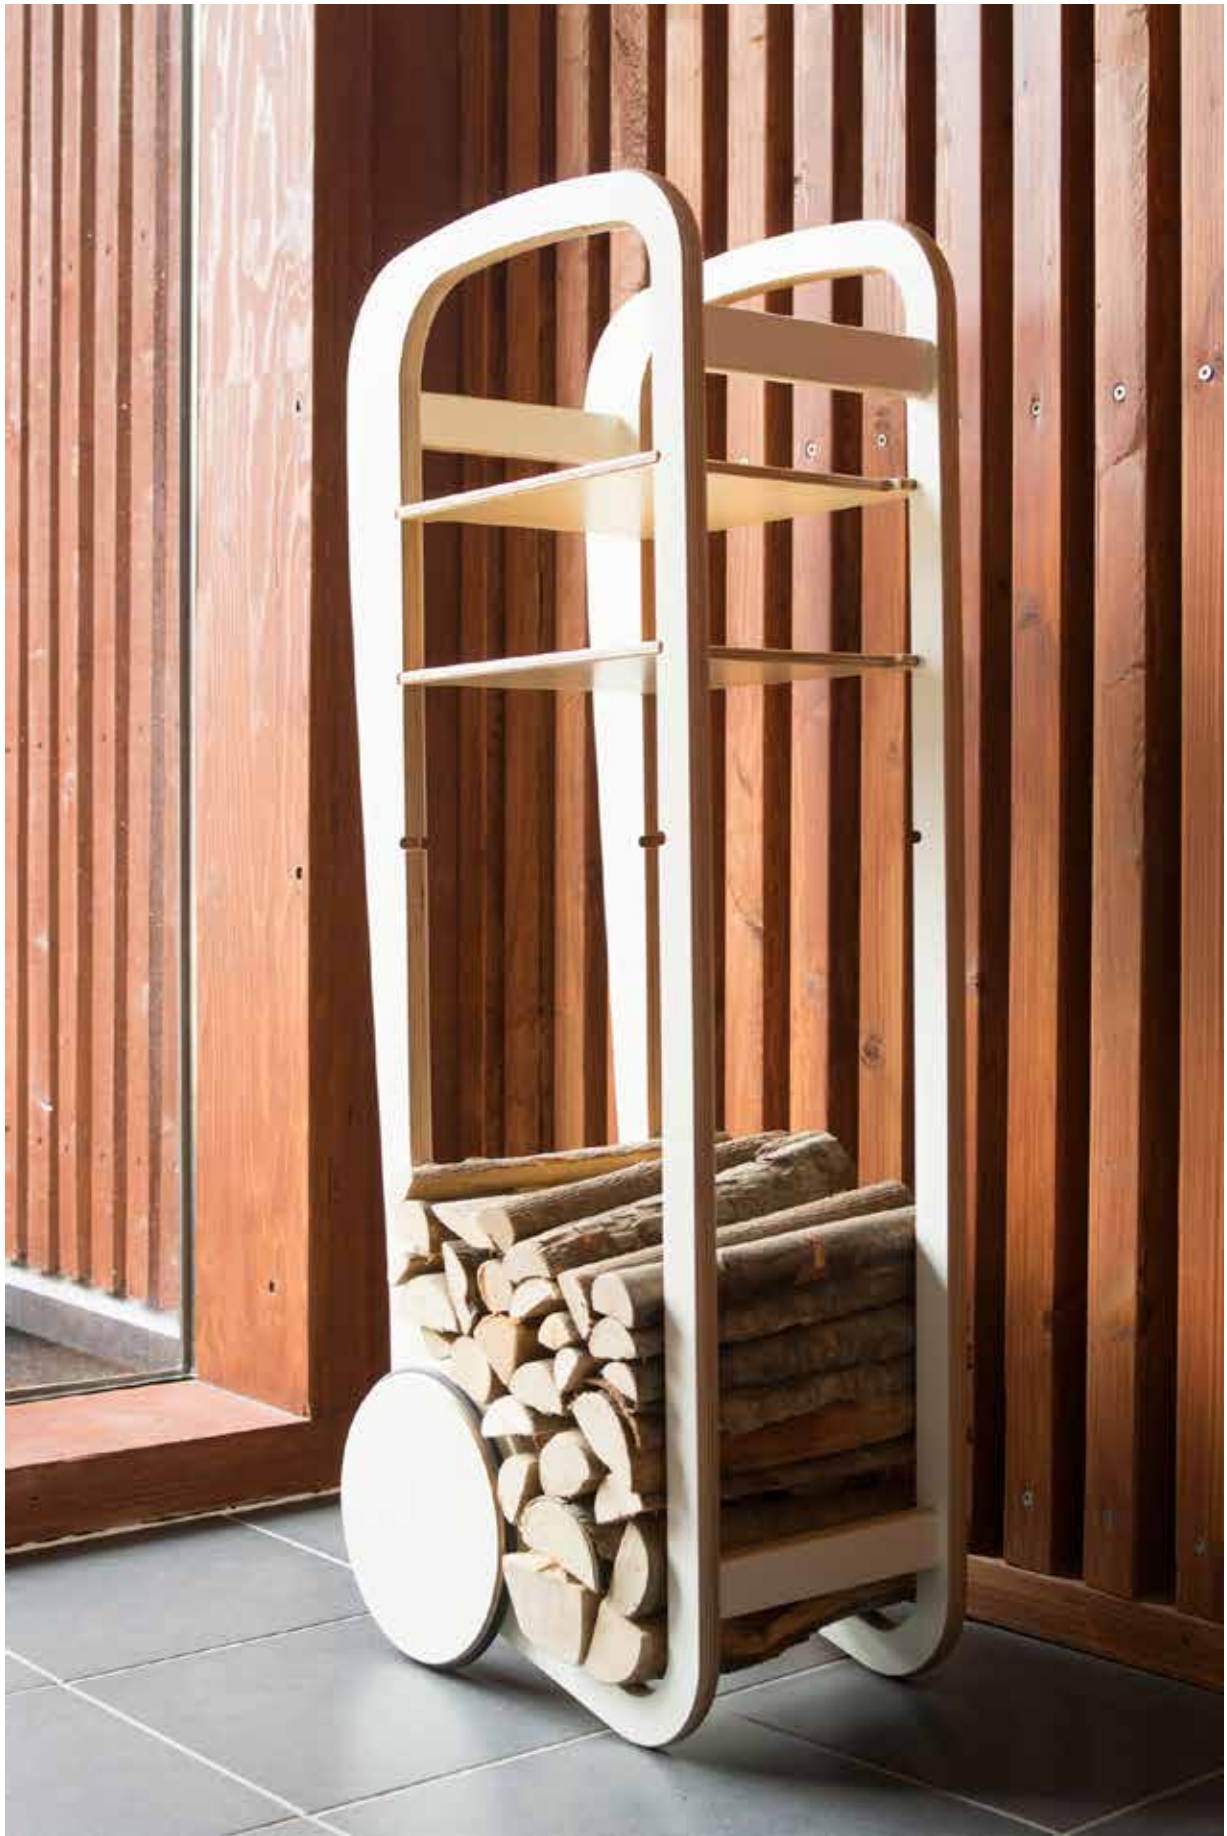

DESIGN

The Trolley design is organic, minimalistic and Nordic. The two wheels are distinctive marks of the product. The Trolley contains two shelves that can be used for storing important items for one's own interior design.

Functionally it is easy to use: one can position it horizontally or vertically. The Fleimio Trolley has an ergonomic handle: one is able to hold the Trolley in an ergonomic height just holding the Trolley in correct angle when driving. Technology is hidden inside the Trolley.

MATERIAL, DIMENSIONS AND QUALITY

Fleimio Trolley is hand made by Finnish carpenters. Material is painted birch plywood. The surface is lacquered.

Fleimio Trolley's dimensions are:
height 99 cm
width 39,6 cm
depth 28 cm
Fleimio Trolley weight is 6 kg.

The Fleimio Trolley is available in four regular colours: white, grey, red and black.

VERSATILE FURNITURE

One can use the product so that it serves the best way one's own interior design. Here you can find some ideas how you could use the Trolley.