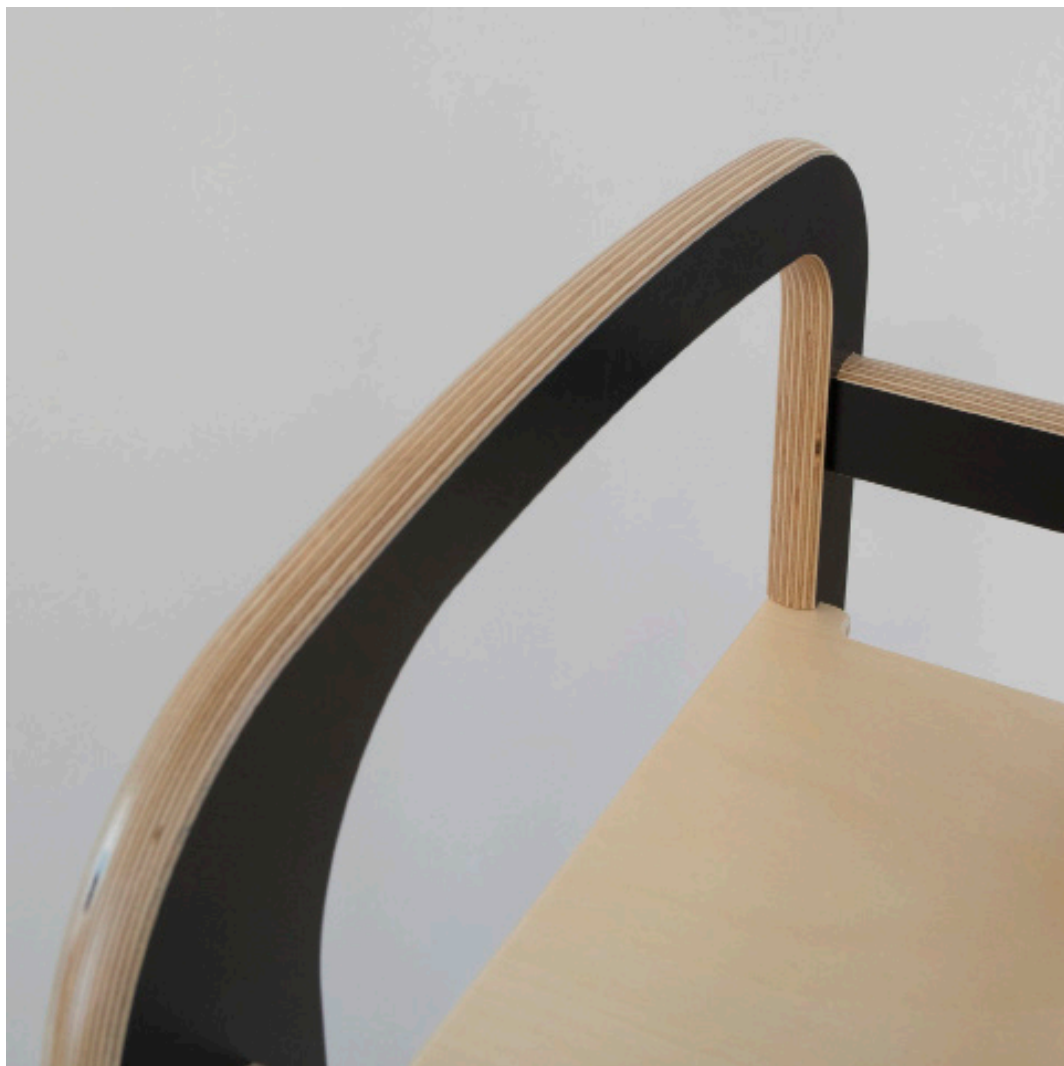

fleimio trolley & mini - regular

Colours: white, grey, black & red - **Shelves' colour** birch
Rubbers in tyres are black.

fleimio trolley & mini - plus

Colours: white, grey, black & red - **Shelves' colour** same as trolley
Rubbers in tyres are black.

fleimio trolley & mini - total

Colours: white, grey, black & red - **Shelves' colour** totally same
Rubbers in tyres are black.